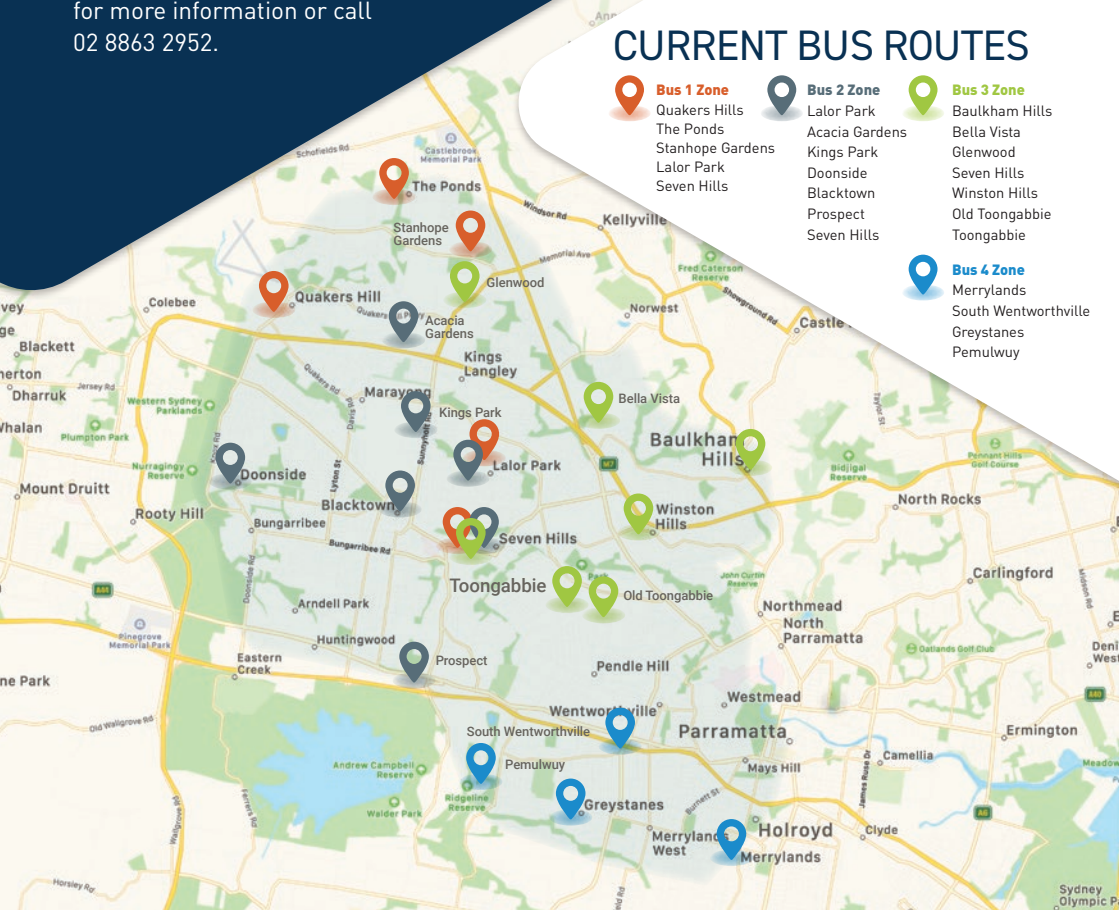

COLLEGE TRAVEL

BUS ROUTES

Private College bus travel is provided by the College to transport students to and from College and is indicative of the College's ongoing commitment to the care and protection of its students.

Please contact privatebus@tcc.nsw.edu.au for more information or call 02 8863 2952.

CURRENT BUS ROUTES

Bus 1 Zone

Quakers Hills
The Ponds
Stanhope Gardens
Lalor Park
Seven Hills

Bus 2 Zone

Lalor Park
Acacia Gardens
Kings Park
Doonside
Blacktown
Prospect
Seven Hills

Bus 3 Zone

Baulkham Hills
Bella Vista
Glenwood
Seven Hills
Winston Hills
Old Toongabbie
Toongabbie

Bus 4 Zone

Merrylands
South Wentworthville
Greystanes
Pemulwuy

TOONGABBIE
CHRISTIAN
COLLEGE

Centred in Christ
tcc.nsw.edu.au