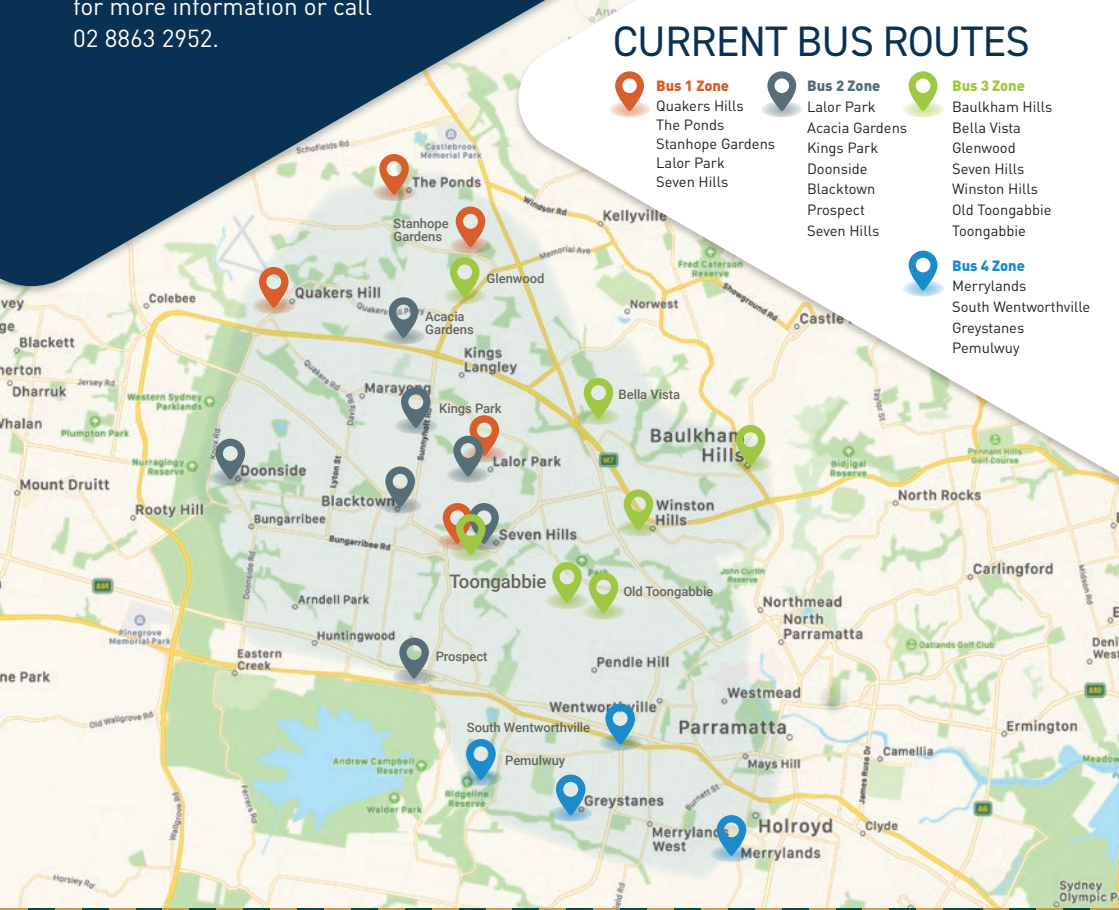

## COLLEGE TRAVEL

# BUS ROUTES

Private College bus travel is provided by the College to transport students to and from College and is indicative of the College's ongoing commitment to the care and protection of its students.

## CURRENT BUS ROUTES

- Bus 1 Zone**
  - Quakers Hills
  - The Ponds
  - Stanhope Gardens
  - Lalor Park
  - Seven Hills
- Bus 2 Zone**
  - Lalor Park
  - Acacia Gardens
  - Kings Park
  - Doonside
  - Blacktown
  - Prospect
  - Seven Hills
- Bus 3 Zone**
  - Baulkham Hills
  - Bella Vista
  - Glenwood
  - Seven Hills
  - Winston Hills
  - Old Toongabbie
  - Toongabbie
- Bus 4 Zone**
  - Merrylands
  - South Wentworthville
  - Greystanes
  - Pemulwuy