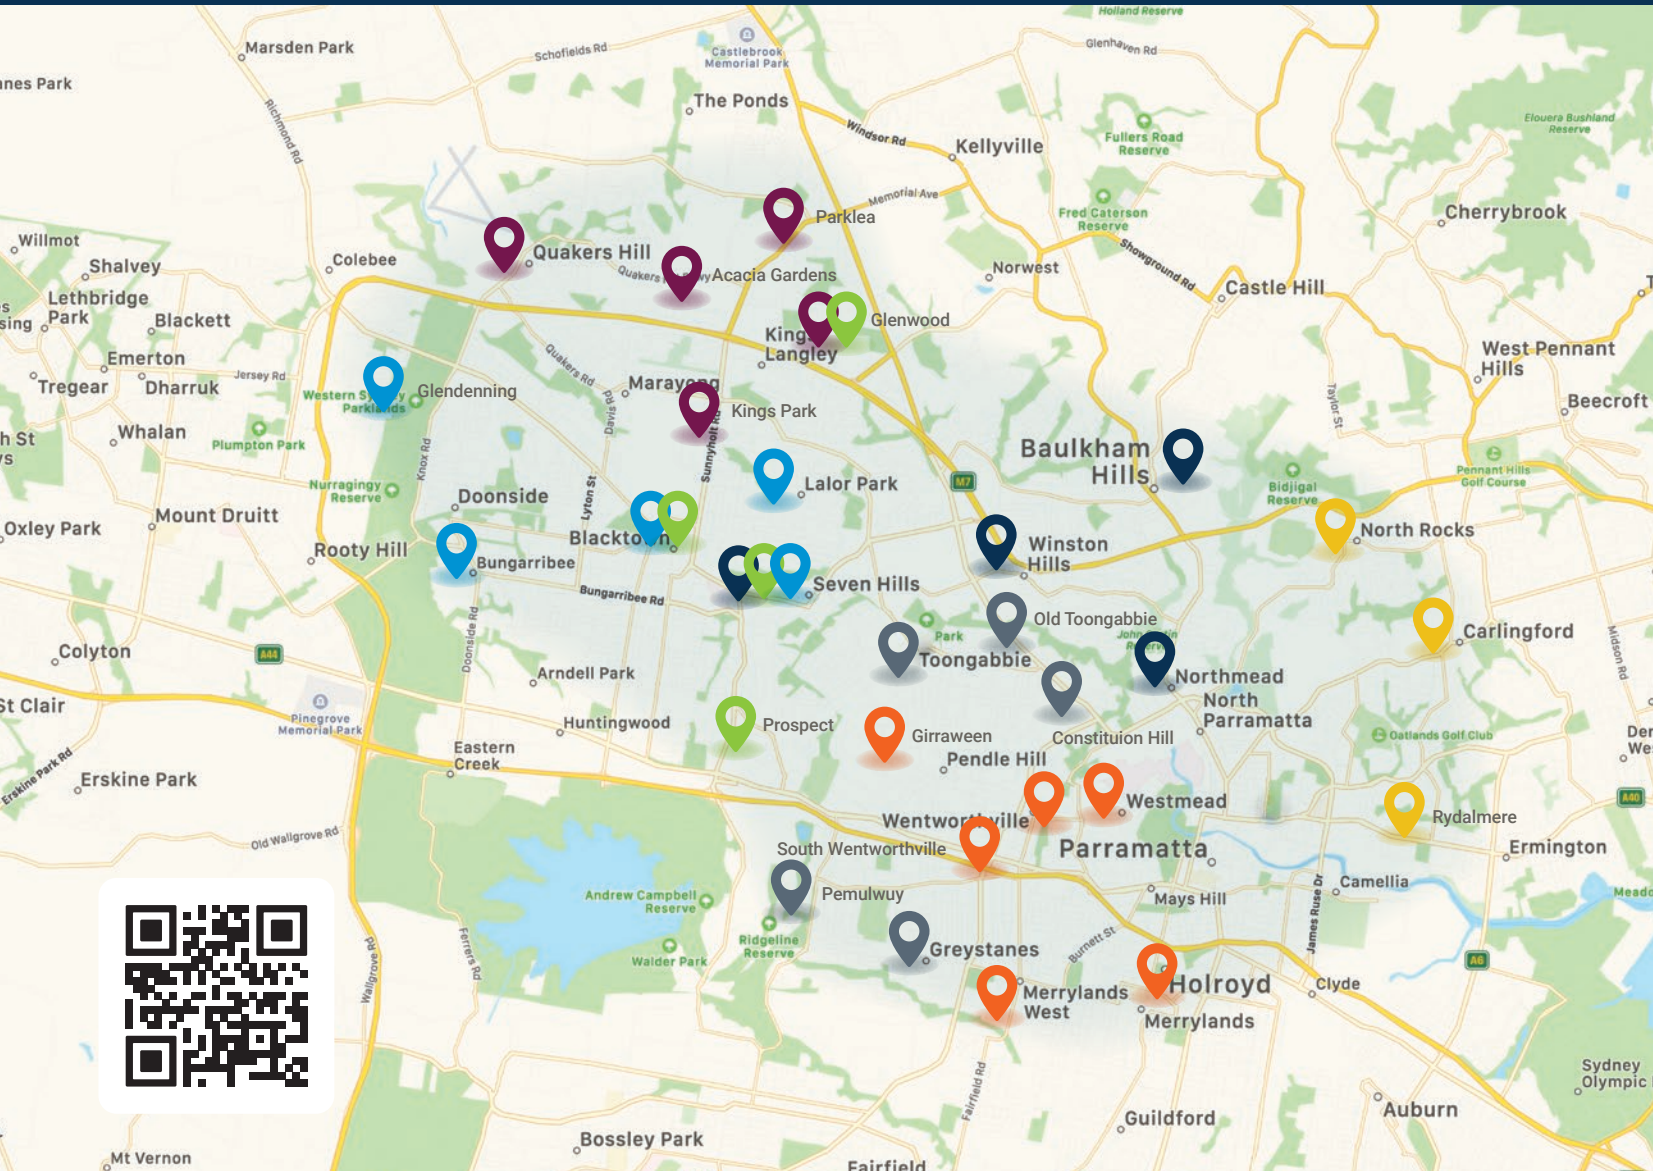

COLLEGE TRAVEL BUS ROUTES

Private College bus travel is provided by the College to transport students to and from College and is indicative of the College's ongoing commitment to the care and protection of its students.

TOONGABBIE
CHRISTIAN
COLLEGE

CURRENT BUS ROUTES

- 
Bus Route 1
 Glenwood
 Blacktown
 Seven Hills
 Prospect
- 
Bus Route 2
 Quakers Hill
 Acacia Gardens
 Parklea
 Kings Park
 Glenwood
- 
Bus Route 3
 Glendenning
 Bungarrabee
 Blacktown
 Seven Hills
 Lalor Park
- 
Bus Route 4
 Merrylands
 Merrylands West
 South Wentworthville
 Wentworthville
 Westmead
 Girraween
- 
Bus Route 5
 Greystanes
 Pemulwuy
 Constitution Hill
 Old Toongabbie
 Toongabbie
- 
Bus Route 6
 Baulkham Hills
 Winston Hills
 Northmead
 Seven Hills
- 
Bus Route 7
 Carlingford
 North Rocks
 Rydalmere